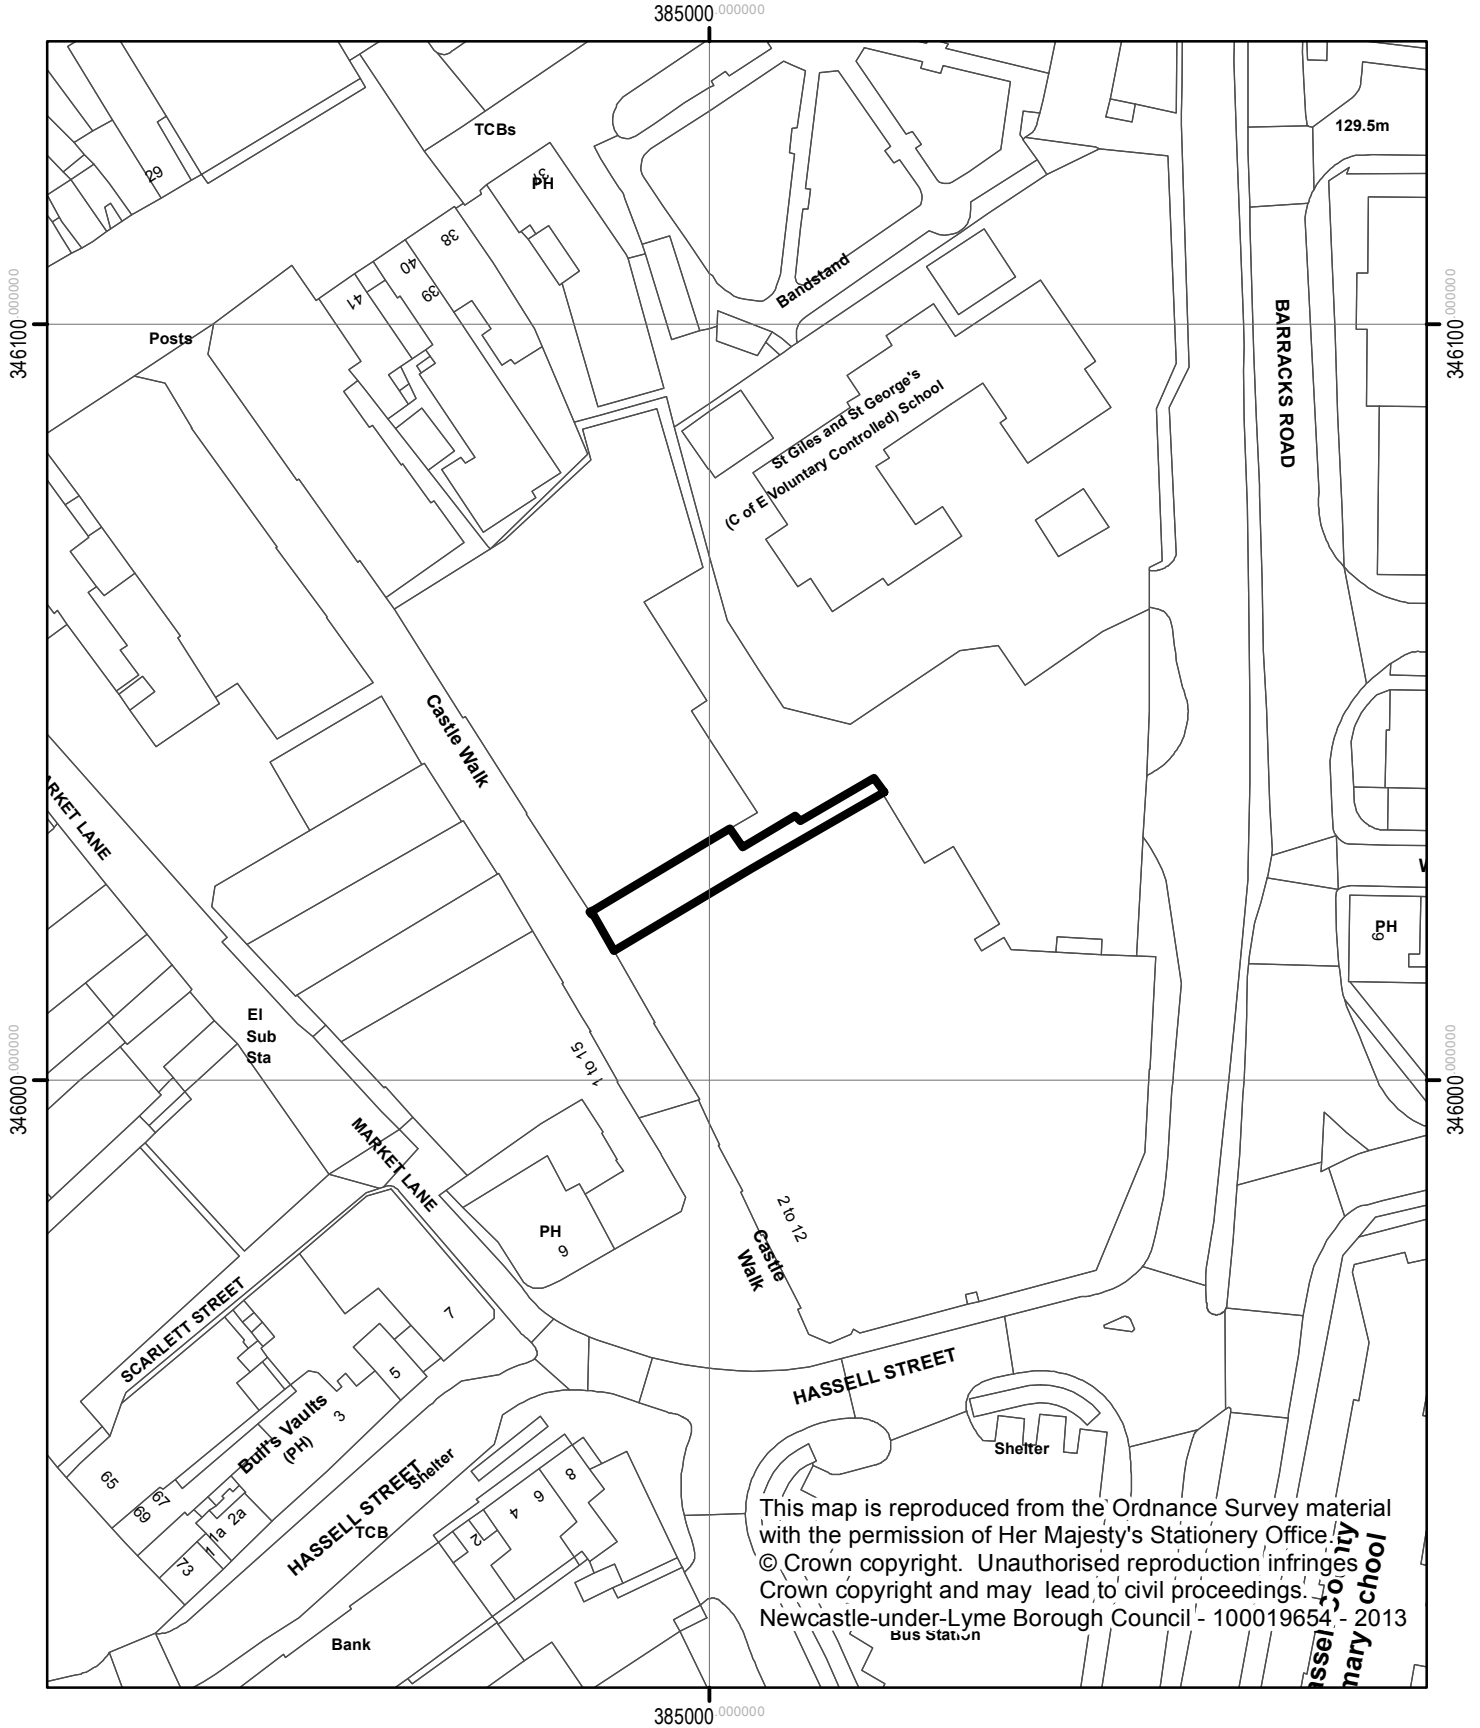

17/00695/ADV
 Thomson Castle Walk Newcastle

This map is reproduced from the Ordnance Survey material with the permission of Her Majesty's Stationery Office. © Crown copyright. Unauthorised reproduction infringes Crown copyright and may lead to civil proceedings. Newcastle-under-Lyme Borough Council - 100019654 - 2013